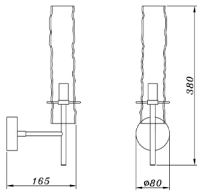

Specification of installation

In order to ensure safety use, please notice the following items:

- Read and understand the whole Specification.
- Suitable for the use of 220-240V and 50-60Hz.
- Must be installed on the fixed places and be checked annually
- Please wear gloves as instalment and avoid rot on the surface of plating.
- **Please turn off** the lighting source by soft cloth as cleaning prohibited to use of rotted detergent.
- Please connect with the local sales service center when there are any abnormality.

- 1 Wall anchor
- 2 Mounting screw
- 3 Self-tapping screw
- 4 Terminal
- 5 Screw
- 6 G8 light bulb
- 7 Glass
- 8 Iron bars

CEILING PAN SIZE:

FIXTURE SIZE:

Product coding: PRIMAVERA AP1