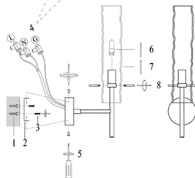

Specification of installation

In order to ensure safety use, please notice the following items:

- Read and understand the whole Specification.
- Suitable for the use of 220-240V and 50-60Hz.
- Must be installed on the fixed places and be checked annually
- Please wear gloves as instalment and avoid rot on the surface of plating.
- **Please turn off** the lighting source by soft cloth as cleaning prohibited to use of rotted detergent.
- Please connect with the local sales service center when there are any abnormality.

- 1 Wall anchor
- 2 Mounting screw
- 3 Self-tapping screw
- 4 Terminal
- 5 Screw
- 6 G8 light bulb
- 7 Glass
- 8 Iron bars

CEILING PAN SIZE:

FIXTURE SIZE:

Product coding: PRIMAVERA AP1